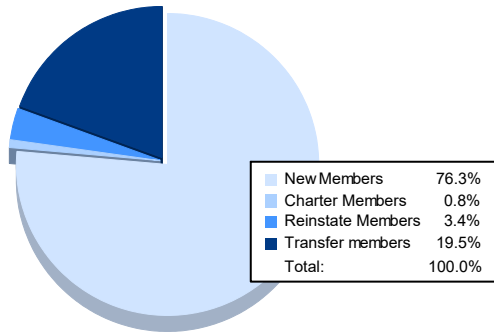

Year	New Clubs	Dropped Clubs	Gain/ Loss Clubs	New Members	Charter Members	Reinstate Members	Transfer Members	Total Member Added	Total Members Dropped	Gain/ Loss Members
2016-2017	0	0	0	147	1	10	15	173	180	-7
2017-2018	0	2	-2	155	0	3	9	167	231	-64
2018-2019	1	0	1	107	28	3	4	142	223	-81
2019-2020	0	0	0	98	1	4	1	104	167	-63
2020-2021	0	9	-9	90	1	4	23	118	205	-87
<b>Average</b>	<b>0</b>	<b>2</b>	<b>-2</b>	<b>119</b>	<b>6</b>	<b>5</b>	<b>10</b>	<b>141</b>	<b>201</b>	<b>-60</b>

### Membership Composition June 2021 Cumulative

### Gender Composition June 2021 Cumulative