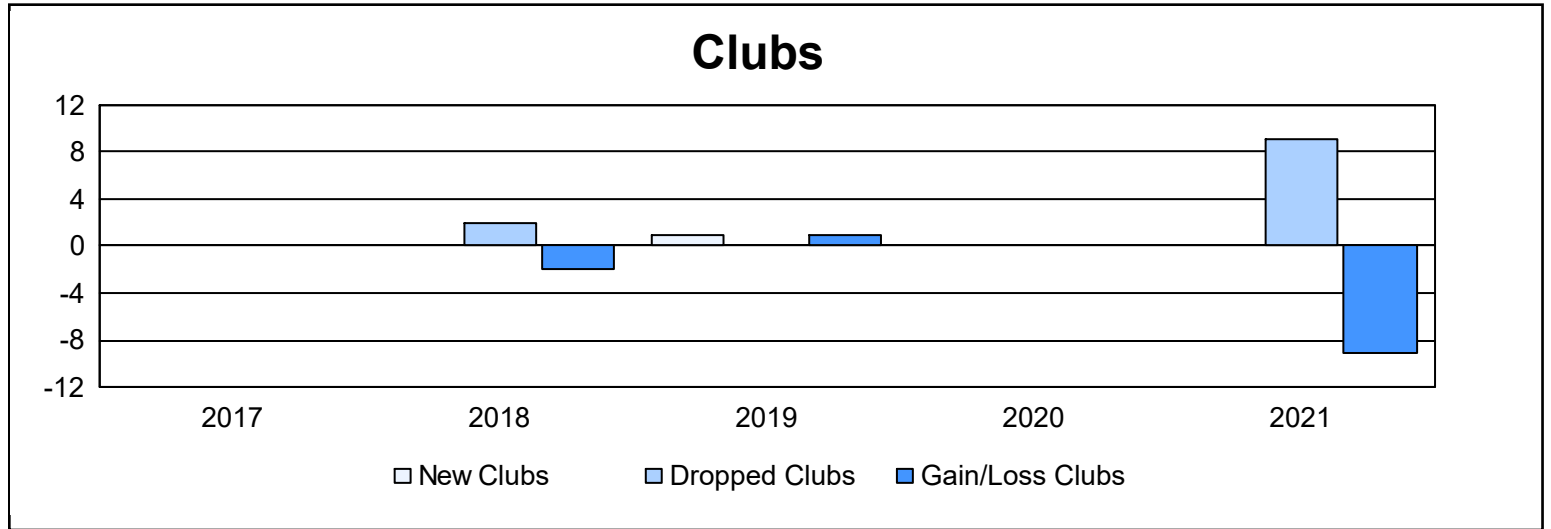

Year	New Clubs	Dropped Clubs	Gain/ Loss Clubs	New Members	Charter Members	Reinstate Members	Transfer Members	Total Member Added	Total Members Dropped	Gain/ Loss Members
2016-2017	0	0	0	147	1	10	15	173	180	-7
2017-2018	0	2	-2	155	0	3	9	167	231	-64
2018-2019	1	0	1	107	28	3	4	142	223	-81
2019-2020	0	0	0	98	1	4	1	104	167	-63
2020-2021	0	9	-9	90	1	4	23	118	205	-87
<b>Average</b>	<b>0</b>	<b>2</b>	<b>-2</b>	<b>119</b>	<b>6</b>	<b>5</b>	<b>10</b>	<b>141</b>	<b>201</b>	<b>-60</b>

### Membership Composition June 2021 Cumulative