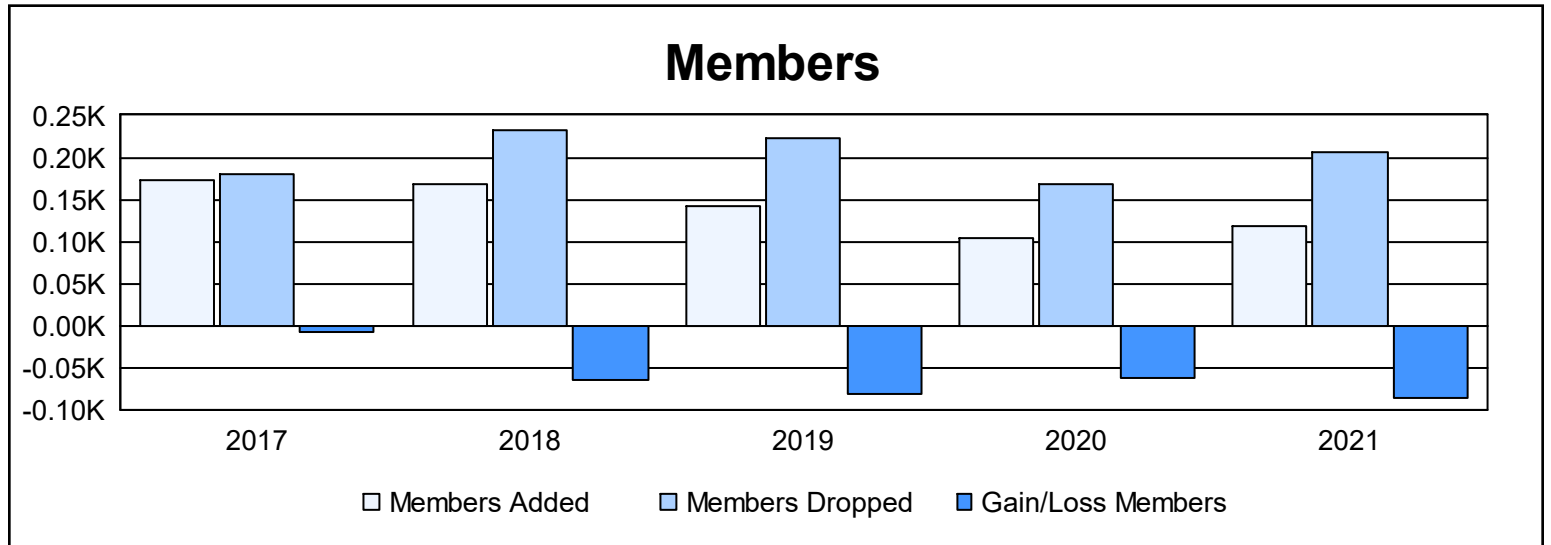

Year	New Clubs	Dropped Clubs	Gain/ Loss Clubs	New Members	Charter Members	Reinstate Members	Transfer Members	Total Member Added	Total Members Dropped	Gain/ Loss Members
2016-2017	0	0	0	147	1	10	15	173	180	-7
2017-2018	0	2	-2	155	0	3	9	167	231	-64
2018-2019	1	0	1	107	28	3	4	142	223	-81
2019-2020	0	0	0	98	1	4	1	104	167	-63
2020-2021	0	9	-9	90	1	4	23	118	205	-87
<b>Average</b>	<b>0</b>	<b>2</b>	<b>-2</b>	<b>119</b>	<b>6</b>	<b>5</b>	<b>10</b>	<b>141</b>	<b>201</b>	<b>-60</b>

### Membership Composition June 2021 Cumulative